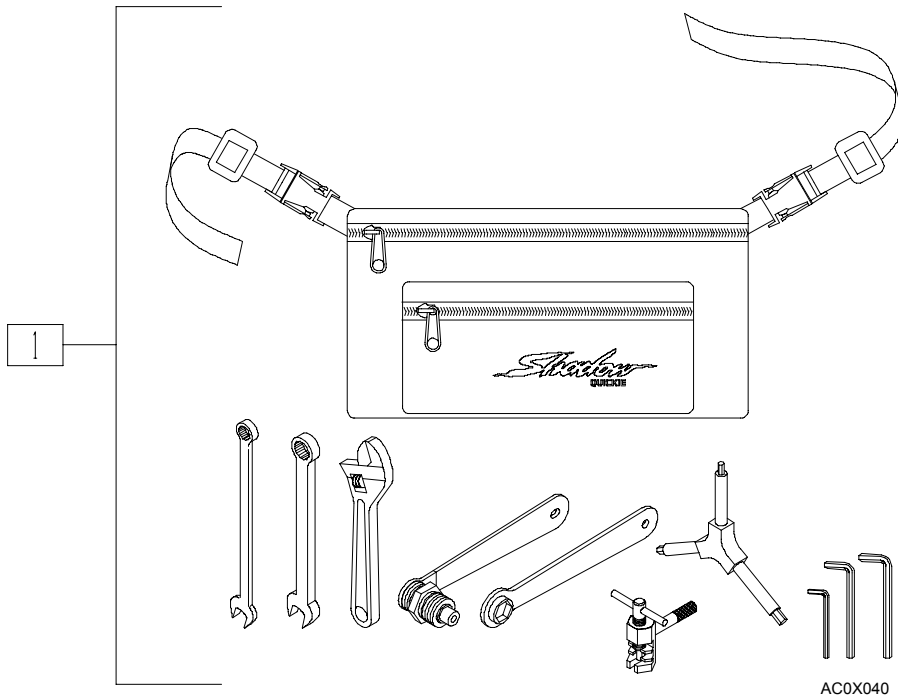

TOOL KIT (QUICKIE CYCLONE)

ITEM	NUMBER	DESCRIPTION	QTY
1	349888	TOOL KIT CYC	1