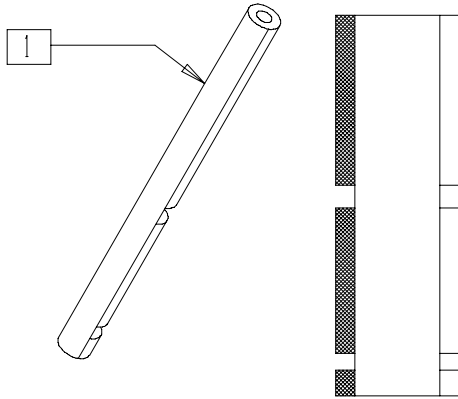

IMPACT GUARDS

AC0X039

ITEM	NUMBER	DESCRIPTION	QTY
1	750324	IMPACT COVER GUARDS SM (PR)	1
	750325	IMPACT COVER GUARDS STD (PR)	
	750326	IMPACT COVER GUARDS LRG (PR)	
	580060	IMPACT GUARD VINYL TUBING 24"