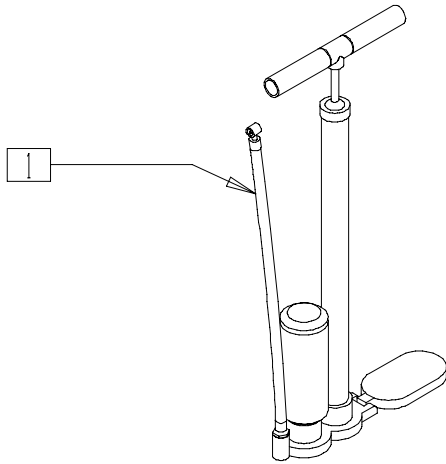

FLOOR PUMP

LC00X21

ITEM	NUMBER	DESCRIPTION	QTY
1	389050	TIRE PUMP	1