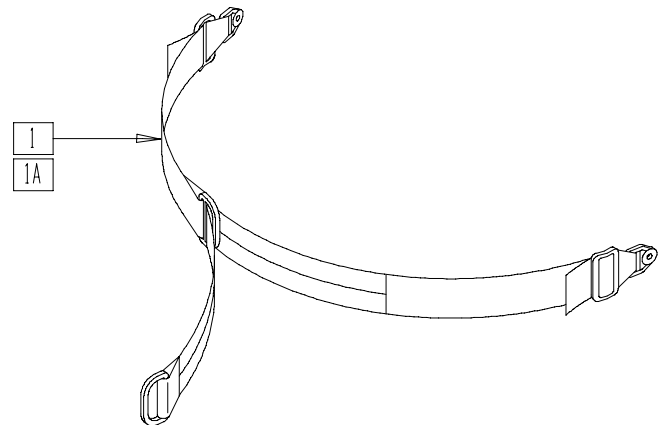

LEG STRAPS (QUICKIE ALL COURT/ MATCHPOINT)

FT0X015

ITEM	NUMBER	DESCRIPTION	QTY
1	740111-740132	LEG STRAP 10"-20" (EA)	1

POSITIONING BELTS

RBY0X09A

ITEM	NUMBER	DESCRIPTION	QTY
1	750220	LEG STRAP W/BUCKLE® 3D	1
2	750221	LEG STRAP W/VELCRO® 3D	1
1,2	740222	LEG STRAP ASSM 3D	
3	751025	POSITION BELT NYLON BKL (SPECIFY DIMENSIONS)	1
4	740068	LONG STRAP (QR)	1
5	751020	POSITIONING BELT HK/LP CLS (SPECIFY DIMENSIONS) (QUAD RUGBY/RACER)	1

POSITIONING BELT (QUICKIE MACH 2)

LC00X19

ITEM	NUMBER	DESCRIPTION	QTY
1	450410	CZ BELT 2" W/VELCRO® 34"	1
1A	450413	CZ BELT 2" W/VELCRO® 40"	1

SIDE GUARDS (QUICKIE 3D/KIDZ BIKE/MACH 2)

LC00X11

ITEM	NUMBER	DESCRIPTION	QTY
1	881150, 881151	PLASTIC SIDE GUARD KDS (EA)	1
1A	881152, 881153	PLASTIC SIDE GUARD STD (EA)	1
2	550327	SIDE GUARD REC W/HOLE (M2/M3)	1
	550325	SIDE GUARD/KIDZ ARM REC (3D)	
3	483093	SIDE GUARD PIN M3/M2	1
	341130	1/4 x 1 1/8 ROLL PIN SS	
4	221127	1/4-28 x 1 3/8 HEX C/S	