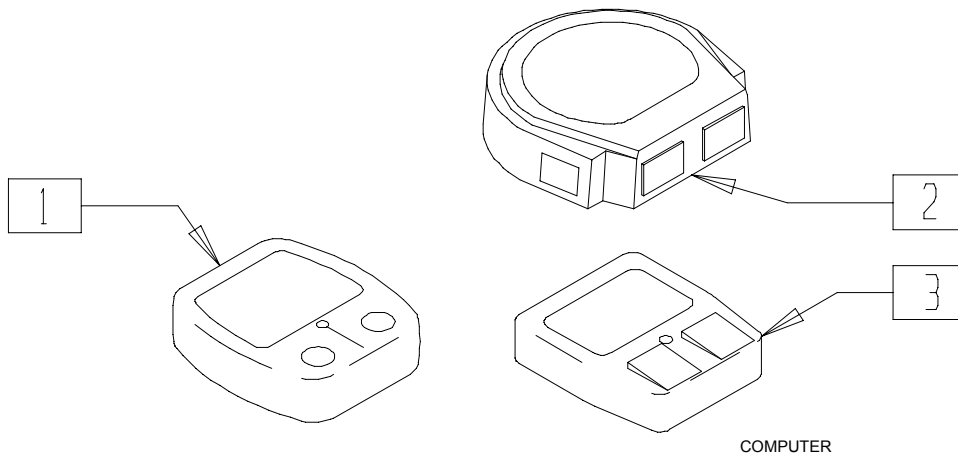

ITEM	NUMBER	DESCRIPTION	QTY
2	750338	CATCH-ALL DT 85°/GP-GPV SMALL	1
	750336	CATCH-ALL DT 85°/GP-GPV LARGE	

CRUTCH POUCH

AC0X043

ITEM	NUMBER	DESCRIPTION	QTY
1	750323	CRUTCH POUCH	1

CYCLOMETERS

COMPUTER

ITEM	NUMBER	DESCRIPTION	QTY
1	444100	COMP MULTIFUNCTION W/CADENCE (CYCL-ONE, MACH 2, MACH 3)	1
2	444104	COMP CATEYE CORDLESS 2 (RACER)	1
3	443032	COMP CATEYE MITTY 2 (RACER)	1