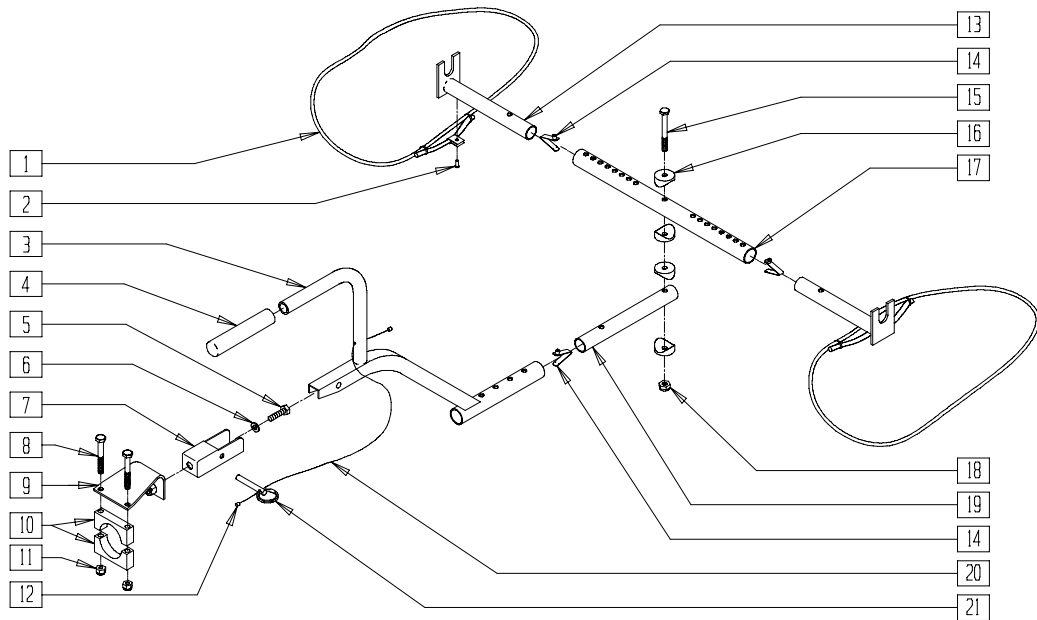

TOOL KIT (QUICKIE CYCLONE)

ITEM	NUMBER	DESCRIPTION	QTY
1	349888	TOOL KIT CYC	1

TOOL KIT (QUICKIE MACH 2)

ITEM	NUMBER	DESCRIPTION	QTY
1	349995	TOOL KIT MACH 3/2	1

TOW BAR (QUICKIE MACH 2)

LC00X15A

ITEM	NUMBER	DESCRIPTION	QTY
1,2,13	881252	HITCH SUPPORT W/BUNGIE	
3,4,12,20,21	442309	TOW BAR DOWN TUBE W/FOAM	
5	222302	3/8 x 1 HEX HD BLT	1
6	263138	3/8 x 5/8 WASHER SS	1
7	520087	TRAILER HITCH FRAME REC	1
8	221180	1/4-28 x 2 1/2 HEX C/S	2
9	501150	TRAILER HITCH M2	1
10	501151	TRAILER HITCH CLAMP M2	2
11	201110	1/4-28 NYLOCK NUT	2

ITEM	NUMBER	DESCRIPTION	QTY
14	301100	1/4" SNAP BTTN SINGLE B-130	3
15	226308	1/4-20 x 2 3/4 HEX C/S SS	1
16	561003	3/4" SADDLE THIN	4
17	520088	TRAILER HITCH CROSS PIECE	1
18	201136	1/4-20 NYLOCK NUT HIGH	1
19	520085	TOW BAR EXT TUBE ANO	1
8-12	920395	TOW BAR ADAPTER M2	
14,19	881253	TOW BAR EXT W/SNAP BTTN	
1-7,12-21	442310	TOW BAR COMPLETE M3	
1-21	442311	TOW BAR COMPLETE M2	