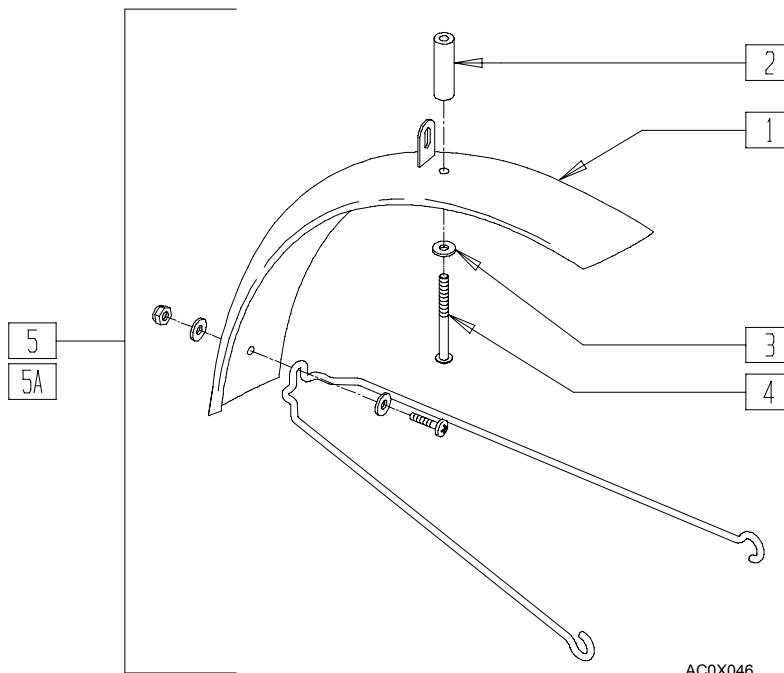

FENDER (QUICKIE CYCL-ONE)

(Discontinued 2/1/00 - parts only)

AC0X046

ITEM	NUMBER	DESCRIPTION	QTY
1	444097	FENDER 20" CHROME 44mm	1
2	561038	HANDRIM SPACER (LONG)	1
3	262099	3/16 ALUMINUM WASHER BACKUP	1
4	281175	10-32 x 2 1/8 PAN PHIL SS	1
5	444096	FENDER 20" CHROME W/SPACER	
5A	444097*	FENDER 20" CHROME 44MM	

NOTE: ORDER 444097 WHEN USING SECOND HAND BRAKE.