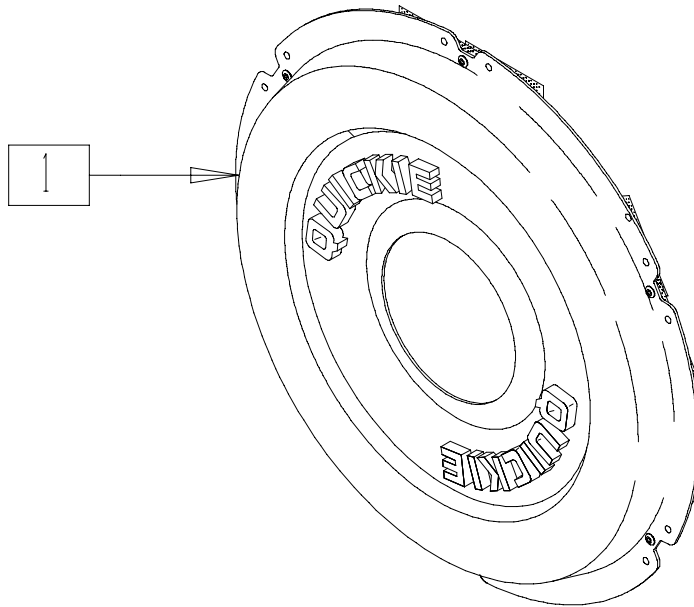

SPOKE GUARDS

WHL00X24

MEASURING GUIDE

SG1

ITEM	NUMBER	DESCRIPTION	QTY
1	902054, 902056	QUICKIE SPOKE GUARDS CLR (PR)	1
1A	902001, 902011, 902021, 902025, 902037, 902038	QUICKIE SPOKE GUARDS BLK (PR)	1

SPOKE GUARD	NUMBER	DIA.A	DIA.B
SPOKE GUARDS 24" QP CLEAR	902054	20 1/2"	10 1/4"
SPOKE GUARDS 26" QP CLEAR	902056	23 1/2"	10 1/4"
SPOKE GUARDS 20" QUICKIE BLK	902001	15 7/8"	8 1/4"
SPOKE GUARDS 22" QUICKIE BLK	902011	18 1/8"	8 1/4"
SPOKE GRDS 24" SCR MT BLK (24" STD)	902021	19 1/2"	10 3/8"
SPOKE GRDS 24" TAB MT BLK (24" HT)	902025	19 5/8"	10 1/4"
SPOKE GRDS 26" TAB MT BLK (26" STD)	902037	22"	10 1/4"
SPOKE GUARDS 26" HT BLK (26" HT)	902038	23 1/4"	10 3/8"

SPOKE GUARDS (SPORT)

SPKGUARD

ITEM	NUMBER	DESCRIPTION	QTY
1	902072-902077	SPK GRD 24" SPRT HI PRFL W/TIE	1

SPOKE GUARD (SPORT) REFERENCE GUIDE

Wheel/ Hand Rim	24" Sport Hi Profile 902072	24" Sport Low Profile 902073	24" H.T. Sport Hi Profile 902076	24" H.T. Sport Low Profile 902077
24" STD RIM (540mm) ANODIZED or PAINTED HR REG or LONG TAB	◆	◆		
24" STD RIM (540mm) ANODIZED or PAINTED HR SHORT TAB		◆		
24" STD RIM (540mm) PLASTIC COATED HR REG or LONG TAB	◆	◆		
24" STD RIM (540mm) PLASTIC COATED HR SHORT TAB		◆		
24" STD RIM (540mm) ANY STYLE HR SCREW TAB	◆◆	◆◆		
24" H.T. RIM (559mm) ANODIZED or PAINTED HR REG or LONG TAB			◆	◆
24" H.T. RIM (559mm) ANODIZED or PAINTED HR SHORT TAB				◆