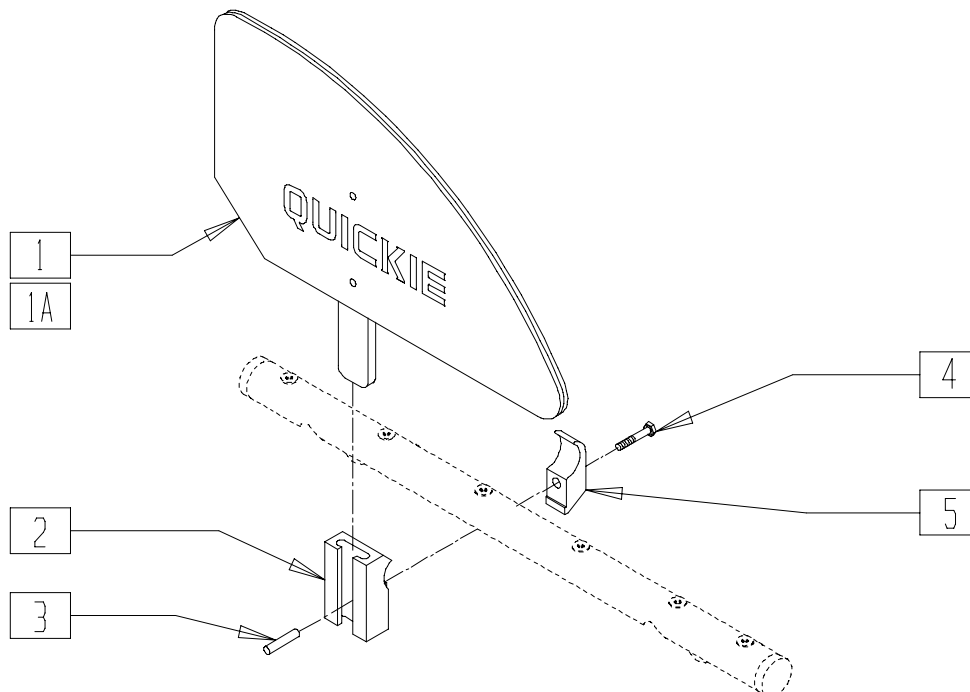

SIDE GUARDS (QUICKIE HEAT)

RG000X13

ITEM	NUMBER	DESCRIPTION	QTY
1	881150, 881151	PLASTIC SIDE GUARD KDS (EA)	1
1A	881152, 881153	PLASTIC SIDE GUARD STD (EA)	1
2	550326	QC SIDE GUARD REC	1

ITEM	NUMBER	DESCRIPTION	QTY
3	341130	1/4 x 1 1/8 ROLL PIN SS	1
4	226112	1/4-28 x 1 SOC C/S BLK	1
5	550723	HB CLAMP 3/4" NO NOTCH ST/DT	1
1A,2-4	901130	SIDE GUARD ASSM STD HQR	
1-5	901131	SIDE GUARD ASSM KIDS HQR