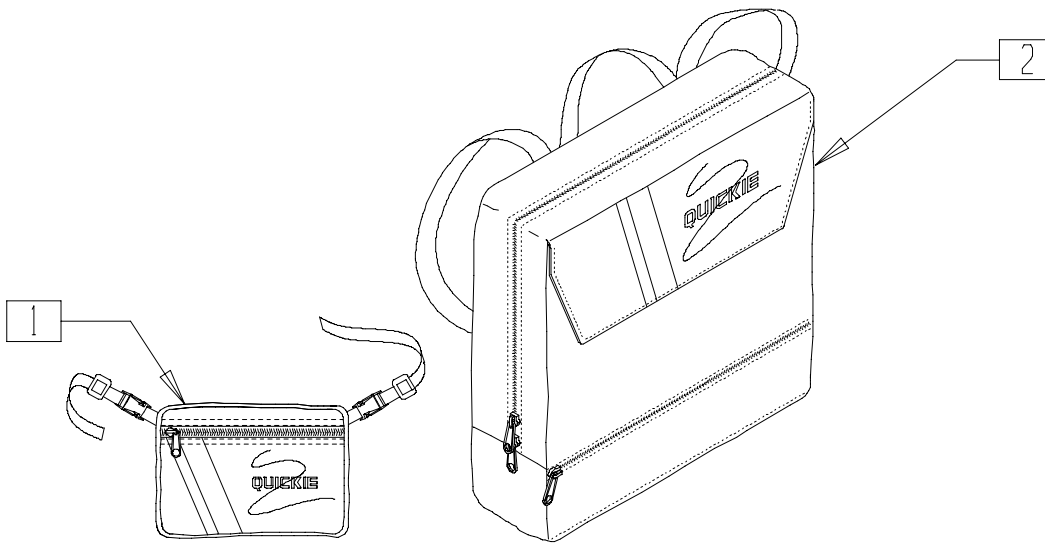

Accessories

IN THIS SECTION

Backpack and Seat Pouch (Quickie)	11.1	Positioning Belts.....	11.6
Catch-alls	11.2	Positioning Belt (Quickie Mach 2).....	11.6
Crutch Pouch	11.2	Side Guards (Quickie 3D/Kidz Bike/Mach 2).....	11.7
Cyclometers	11.3	Plastic Side Guard (Quickie All Court).....	11.8
Fender (Quickie Cycl-one) (Disc.).....	11.3	Side Guards (Quickie Heat).....	11.8
Fender (Cyclone)	11.4	Spoke Guards	11.9
Fender (Quickie Mach 2)	11.4	Spoke Guards (Sport)	11.10
Floor Pump.....	11.5	Spoke Guard (Sport) Reference Guide.....	11.10
Friction Tape.....	11.5	Tool Kit (Quickie Cyclone).....	11.11
Glue.....	11.5	Tool Kit (Quickie Mach 2)	11.11
Helmet.....	11.5	Tow Bar (Quickie Mach 2).....	11.12
Impact Guards.....	11.6	Water Bottle	
Leg Straps (Quickie All Court/Matchpoint)	11.6	(Quickie Cyclone/Kidz Bike/Mach 2).....	11.12

BACKPACK AND SEAT POUCH (QUICKIE)

SHAC0X01

ITEM	NUMBER	DESCRIPTION	QTY
1	750304-750306	SEAT POUCH	1
2	750120-750125	BACKPACK	1

CATCH-ALLS

AC0X029

ITEM	NUMBER	DESCRIPTION	QTY
1	750340	CATCH-ALL SMALL 12"-16"	1
1A	750341	CATCH-ALL LARGE 17"-20"	1
1B	750337	CATCH-ALL QUICKIE 1 AND 2 SMALL	1