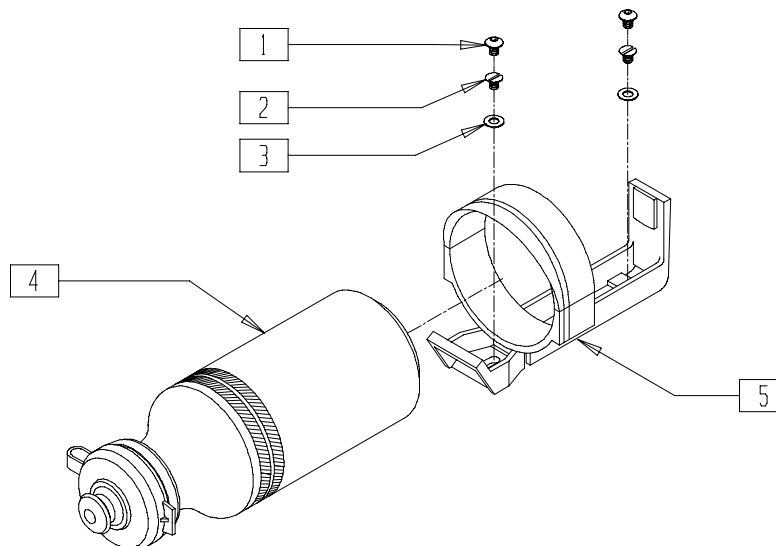

WATER BOTTLE (QUICKIE CYCLONE/KIDZ BIKE/MACH 2)

AC0X036

ITEM	NUMBER	DESCRIPTION	QTY
1	226042	10-24 x 1/2 BH C/S SS	2
2	281122	10-32 x 3/4 PAN PHIL (CYCLONE)	2
3	262099	3/16 ALUM WASHER BACKUP	2
4	929106	QUICKIE WATER BOTTLE	1

ITEM	NUMBER	DESCRIPTION	QTY
5	444129	LOCKJAW BOTTLE CAGE	1
2-5	920396	WATER BOTTLE AND CAGE ASSM C1/M2	
1,3-5	921396	WATER BOTTLE AND CAGE ASSM M3