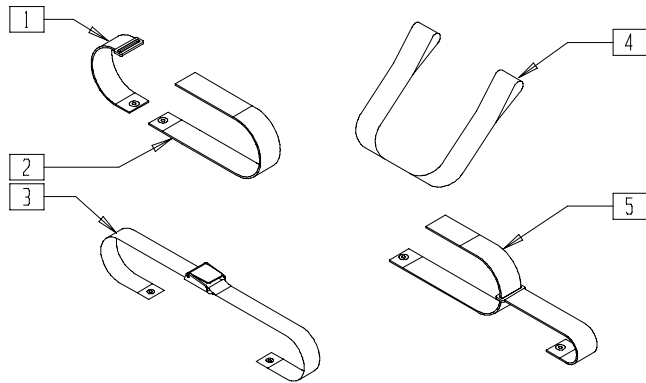

ITEM	NUMBER	DESCRIPTION	QTY
1	440072	HELMET BREEZE MED BLK	1
	440070	HELMET BREEZE LG BLK	
	440092	HELMET MED/LG WHITE	
	440090	HELMET LG/XLG WHITE	

IMPACT GUARDS

AC0X039

ITEM	NUMBER	DESCRIPTION	QTY
1	750324	IMPACT COVER GUARDS SM (PR)	1
	750325	IMPACT COVER GUARDS STD (PR)	
	750326	IMPACT COVER GUARDS LRG (PR)	
	580060	IMPACT GUARD VINYL TUBING 24"	

LEG STRAPS (QUICKIE ALL COURT/ MATCHPOINT)

FT0X015

ITEM	NUMBER	DESCRIPTION	QTY
1	740111-740132	LEG STRAP 10"-20" (EA)	1

POSITIONING BELTS

RBY0X09A

ITEM	NUMBER	DESCRIPTION	QTY
1	750220	LEG STRAP W/BUCKLE® 3D	1
2	750221	LEG STRAP W/VELCRO® 3D	1
1,2	740222	LEG STRAP ASSM 3D	
3	751025	POSITION BELT NYLON BKL (SPECIFY DIMENSIONS)	1
4	740068	LONG STRAP (QR)	1
5	751020	POSITIONING BELT HK/LP CLS (SPECIFY DIMENSIONS) (QUAD RUGBY/RACER)	1

POSITIONING BELT (QUICKIE MACH 2)

LC00X19

ITEM	NUMBER	DESCRIPTION	QTY
1	450410	CZ BELT 2" W/VELCRO® 34"	1
1A	450413	CZ BELT 2" W/VELCRO® 40"	1

SIDE GUARDS (QUICKIE 3D/KIDZ BIKE/MACH 2)

LC00X11

ITEM	NUMBER	DESCRIPTION	QTY
1	881150, 881151	PLASTIC SIDE GUARD KDS (EA)	1
1A	881152, 881153	PLASTIC SIDE GUARD STD (EA)	1
2	550327	SIDE GUARD REC W/HOLE (M2/M3)	1
	550325	SIDE GUARD/KIDZ ARM REC (3D)	
3	483093	SIDE GUARD PIN M3/M2	1
	341130	1/4 x 1 1/8 ROLL PIN SS	
4	221127	1/4-28 x 1 3/8 HEX C/S	