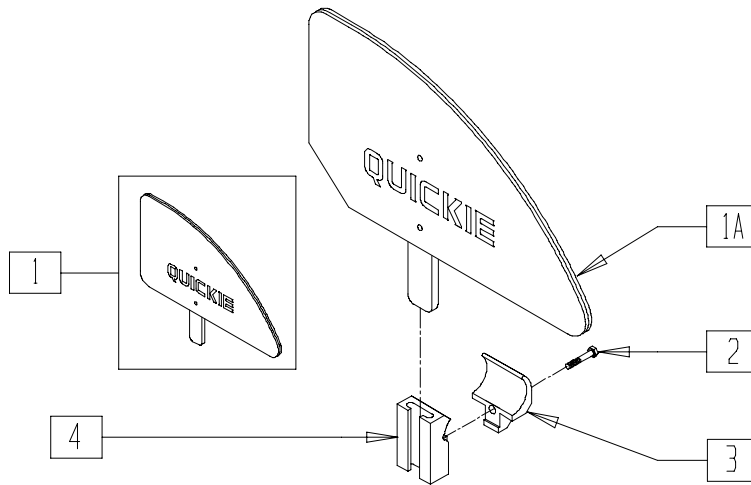

PLASTIC SIDE GUARD (QUICKIE ALL COURT/MATCHPOINT)