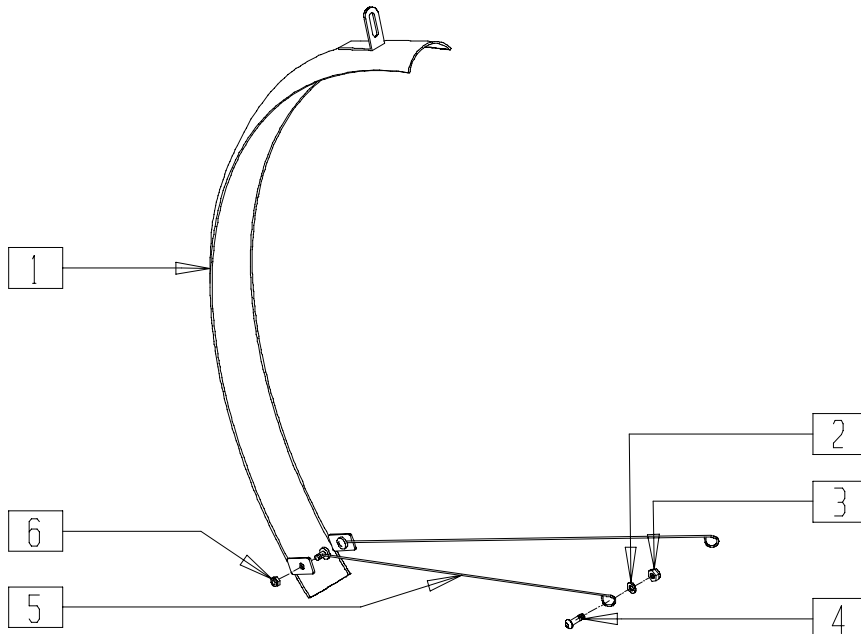

NOTE: ORDER 444097 WHEN USING SECOND HAND BRAKE.

FENDER (CYCLONE)

CYC00X07

ITEM	NUMBER	DESCRIPTION	QTY
1	201110	1/4-28 NYLOCK NUT	1
2	444098	FENDER SPLASH GUARD	1
3	226129	1/4-28 x 1 1/4 BH C/S	1

FENDER (QUICKIE MACH 2)