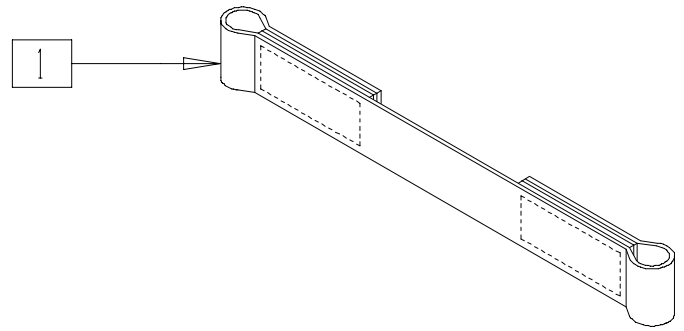

LEG STRAPS (QUICKIE ALL COURT/ MATCHPOINT)

FT0X015

ITEM	NUMBER	DESCRIPTION	QTY
1	740111-740132	LEG STRAP 10"-20" (EA)	1

POSITIONING BELTS

RBY0X09A

ITEM	NUMBER	DESCRIPTION	QTY
1	750220	LEG STRAP W/BUCKLE® 3D	1
2	750221	LEG STRAP W/VELCRO® 3D	1
1,2	740222	LEG STRAP ASSM 3D	
3	751025	POSITION BELT NYLON BKL (SPECIFY DIMENSIONS)	1
4	740068	LONG STRAP (QR)	1
5	751020	POSITIONING BELT HK/LP CLS (SPECIFY DIMENSIONS) (QUAD RUGBY/RACER)	1

POSITIONING BELT (QUICKIE MACH 2)

LC00X19

ITEM	NUMBER	DESCRIPTION	QTY
1	450410	CZ BELT 2" W/VELCRO® 34"	1
1A	450413	CZ BELT 2" W/VELCRO® 40"	1

SIDE GUARDS (QUICKIE 3D/KIDZ BIKE/MACH 2)

LC00X11

ITEM	NUMBER	DESCRIPTION	QTY
1	881150, 881151	PLASTIC SIDE GUARD KDS (EA)	1
1A	881152, 881153	PLASTIC SIDE GUARD STD (EA)	1
2	550327	SIDE GUARD REC W/HOLE (M2/M3)	1
	550325	SIDE GUARD/KIDZ ARM REC (3D)	
3	483093	SIDE GUARD PIN M3/M2	1
	341130	1/4 x 1 1/8 ROLL PIN SS	
4	221127	1/4-28 x 1 3/8 HEX C/S	