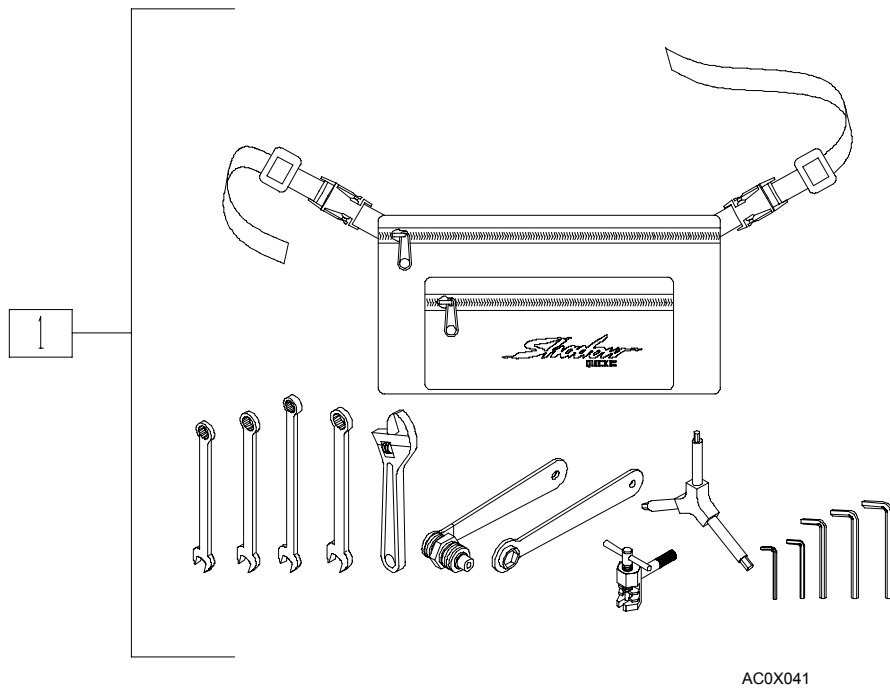

TOOL KIT (QUICKIE MACH 2)

ITEM	NUMBER	DESCRIPTION	QTY
1	349995	TOOL KIT MACH 3/2	1