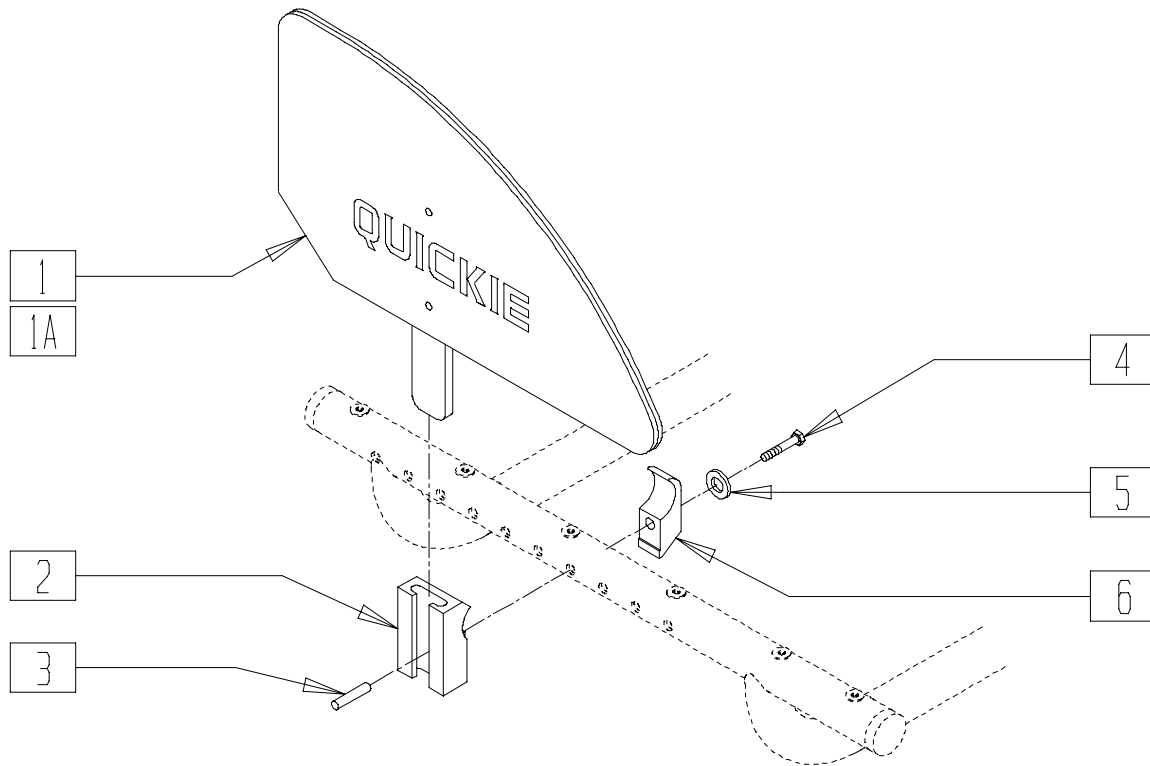

LEG STRAPS (QUICKIE ALL COURT/ MATCHPOINT)

FT0X015

ITEM	NUMBER	DESCRIPTION	QTY
1	740111-740132	LEG STRAP 10"-20" (EA)	1

POSITIONING BELTS

RBY0X09A

ITEM	NUMBER	DESCRIPTION	QTY
1	750220	LEG STRAP W/BUCKLE® 3D	1
2	750221	LEG STRAP W/VELCRO® 3D	1
1,2	740222	LEG STRAP ASSM 3D	
3	751025	POSITION BELT NYLON BKL (SPECIFY DIMENSIONS)	1
4	740068	LONG STRAP (QR)	1
5	751020	POSITIONING BELT HK/LP CLS (SPECIFY DIMENSIONS) (QUAD RUGBY/RACER)	1

POSITIONING BELT (QUICKIE MACH 2)

LC00X19

ITEM	NUMBER	DESCRIPTION	QTY
1	450410	CZ BELT 2" W/VELCRO® 34"	1
1A	450413	CZ BELT 2" W/VELCRO® 40"	1

SIDE GUARDS (QUICKIE 3D/KIDZ BIKE/MACH 2)

LC00X11

ITEM	NUMBER	DESCRIPTION	QTY
1	881150, 881151	PLASTIC SIDE GUARD KDS (EA)	1
1A	881152, 881153	PLASTIC SIDE GUARD STD (EA)	1
2	550327	SIDE GUARD REC W/HOLE (M2/M3)	1
	550325	SIDE GUARD/KIDZ ARM REC (3D)	
3	483093	SIDE GUARD PIN M3/M2	1
	341130	1/4 x 1 1/8 ROLL PIN SS	
4	221127	1/4-28 x 1 3/8 HEX C/S	