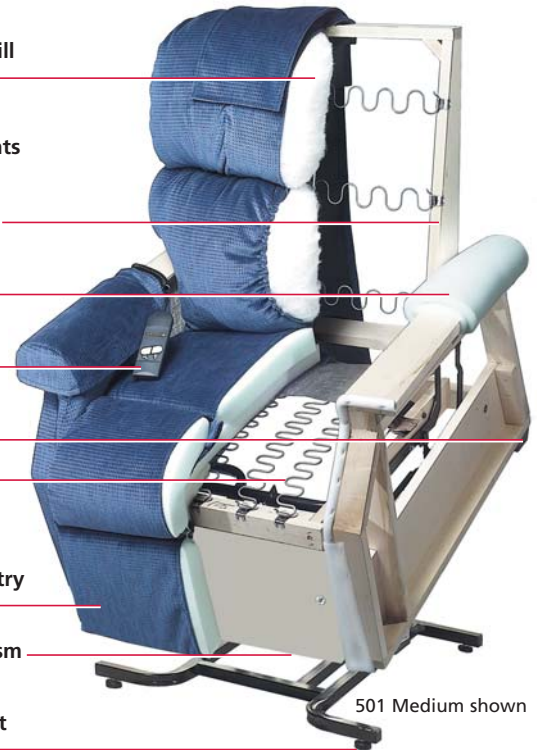

Sizes may vary depending on fabric, filling material, upholstery and carpet thickness. All measurements taken on concrete floor using levels and metal rulers.

Hand-blown, Overstuffed, Conjugated Microfiber Dacron Fill
SUPER SUPPORTIVE

Northern Maple Wood
• Double-doweled at Stress Points
• Reinforced Miter Blocks
• Stapled and Glued
STRONGEST IN THE INDUSTRY

2" of Block Foam
EXTRA COMFORT

Quick Release Hand Control
EASY DISCONNECT

Rear Landing Legs
EXTRA STABILITY

5 Heavy Gauge Springs
LONG LASTING FOR INCREDIBLE COMFORT

Widest Fabric Selection in Industry
FITS IN ANY HOME DÉCOR

10 Gauge Steel Scissor Mechanism
STRONG & LONG LASTING

Adjustable Anti-Skid/Scrape Feet
STABILITY & SUPPORT

501 Medium shown

Golden Craftsmanship

Each luxury lift & recliner chair is hand crafted in our facility using decades of motion furniture experience.

Added Comfort and Safety

Designed to perform year after year using advanced technology backed by the best warranty.

Smart Engineering

Smooth, quiet lifting system offers a secure lift for the best performance.

Smart Tek

Our luxury lift & recliners are equipped with electronics able to assure a secure lift every time you need it.

Safety System

Batteries not included. Safety System is designed to bring chair from recline to seated position in the event of a power outage.

Literature is current at time of printing. Company reserves the right to make changes.

Made in USA

GOLDEN
technologies

YOUR LIFE IN MOTION