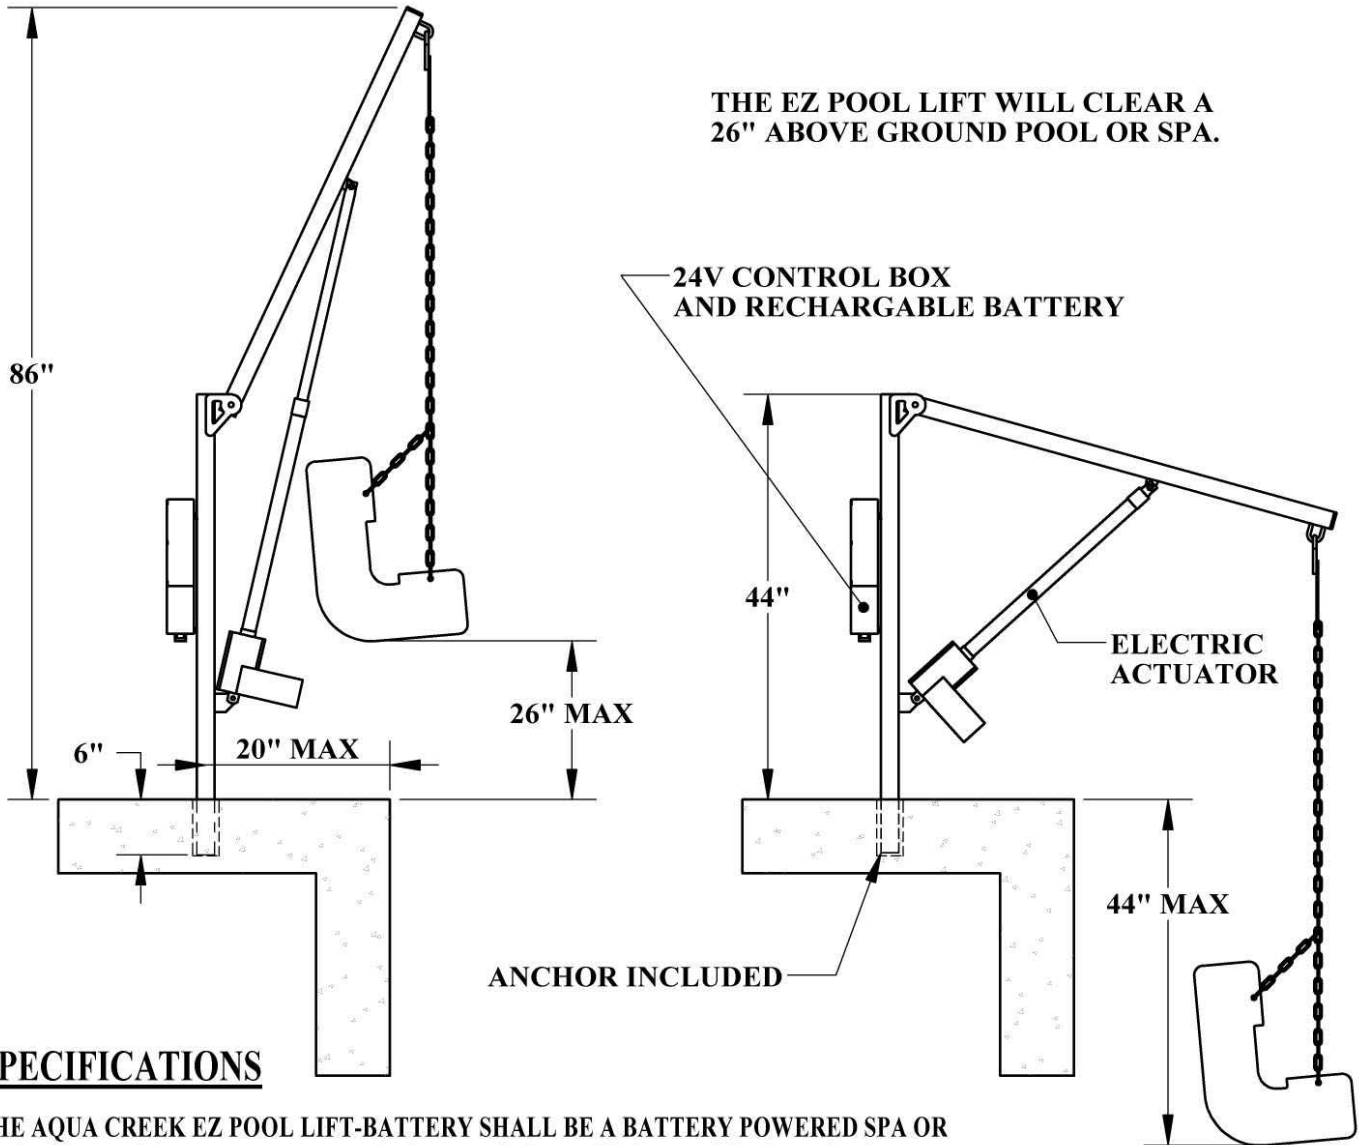

POWER - EZ POOL LIFT™

THE EZ POOL LIFT WILL CLEAR A 26" ABOVE GROUND POOL OR SPA.

SPECIFICATIONS

THE AQUA CREEK EZ POOL LIFT-BATTERY SHALL BE A BATTERY POWERED SPA OR IN-GROUND POOL LIFT. THE LIFT SHALL BE STAINLESS STEEL CONSTRUCTION WITH A LIFTING CAPACITY OF 400 LBS. THE LIFT SHALL HAVE AN OPERATING RANGE OF 53" AND ADJUSTABLE TO A RANGE OF 70". THE EZ POOL -BATTERY CAN BE SETBACK UP TO 20" FROM THE POOL EDGE WITH A 360° MANUAL ROTATION. THE UNIT SHALL INCLUDE A 6" DEEP ANCHOR WITH AN ANTI-TAMPER LID. THE UNIT IS PORTABLE AND CAN BE REMOVED WITHOUT TOOLS. A 5 YEAR STRUCTURAL AND 1 YEAR SLING WARRANTY IS STANDARD.

MAST: 1.9" O.D. .145" WALL STAINLESS STEEL TUBE TYPE 304 WITH REINFORCING FIN
 BOOM: 1.9" O.D. .145" WALL STAINLESS STEEL TUBE TYPE 304
 RAM: LINAK LA34 LINEAR ACTUATOR
 CONTROLLER: WATERPROOF LINAK CONTROLLER
 BATTERY: 24 DC RECHARGABLE BATTERY PACK
 SLING: 100% POLYESTER MESH RATED FOR PATIENT LIFTING DEVICES
 CHAIN: STAINLESS STEEL TYPE 304
 FINISH: UV RESISTANT POLYESTER POWDER-COATING

PRODUCT:	F-003PEZ	
DWG #:	F-003PEZ	
SCALE:	1:18	DATE: 07/26/05
DRAWN BY:	MBT	REVISION: A

TRITON POOL LIFT

BY WORLD WIDE SEATING

The Triton Pool Lift is has a weight capacity up to 400 pounds and is easily portable for storage and/or relocation to another pool area. Quality stainless steel construction and a UV resistant powder coating finish ensure long life and corrosion resistance. Anchor included. Ships UPS 50 lbs. The Triton Lift comes with a 5 year Warranty

#TRI7HYDR-400 Triton Hydraulic Power Lift

#TRI7ELECT-400 Triton Electric Power

Includes Sling Small, Medium, Large or Extr-Large

Includes Concreat Anchor

Optional Surface Mount Anchor or Wood Deck Anchor