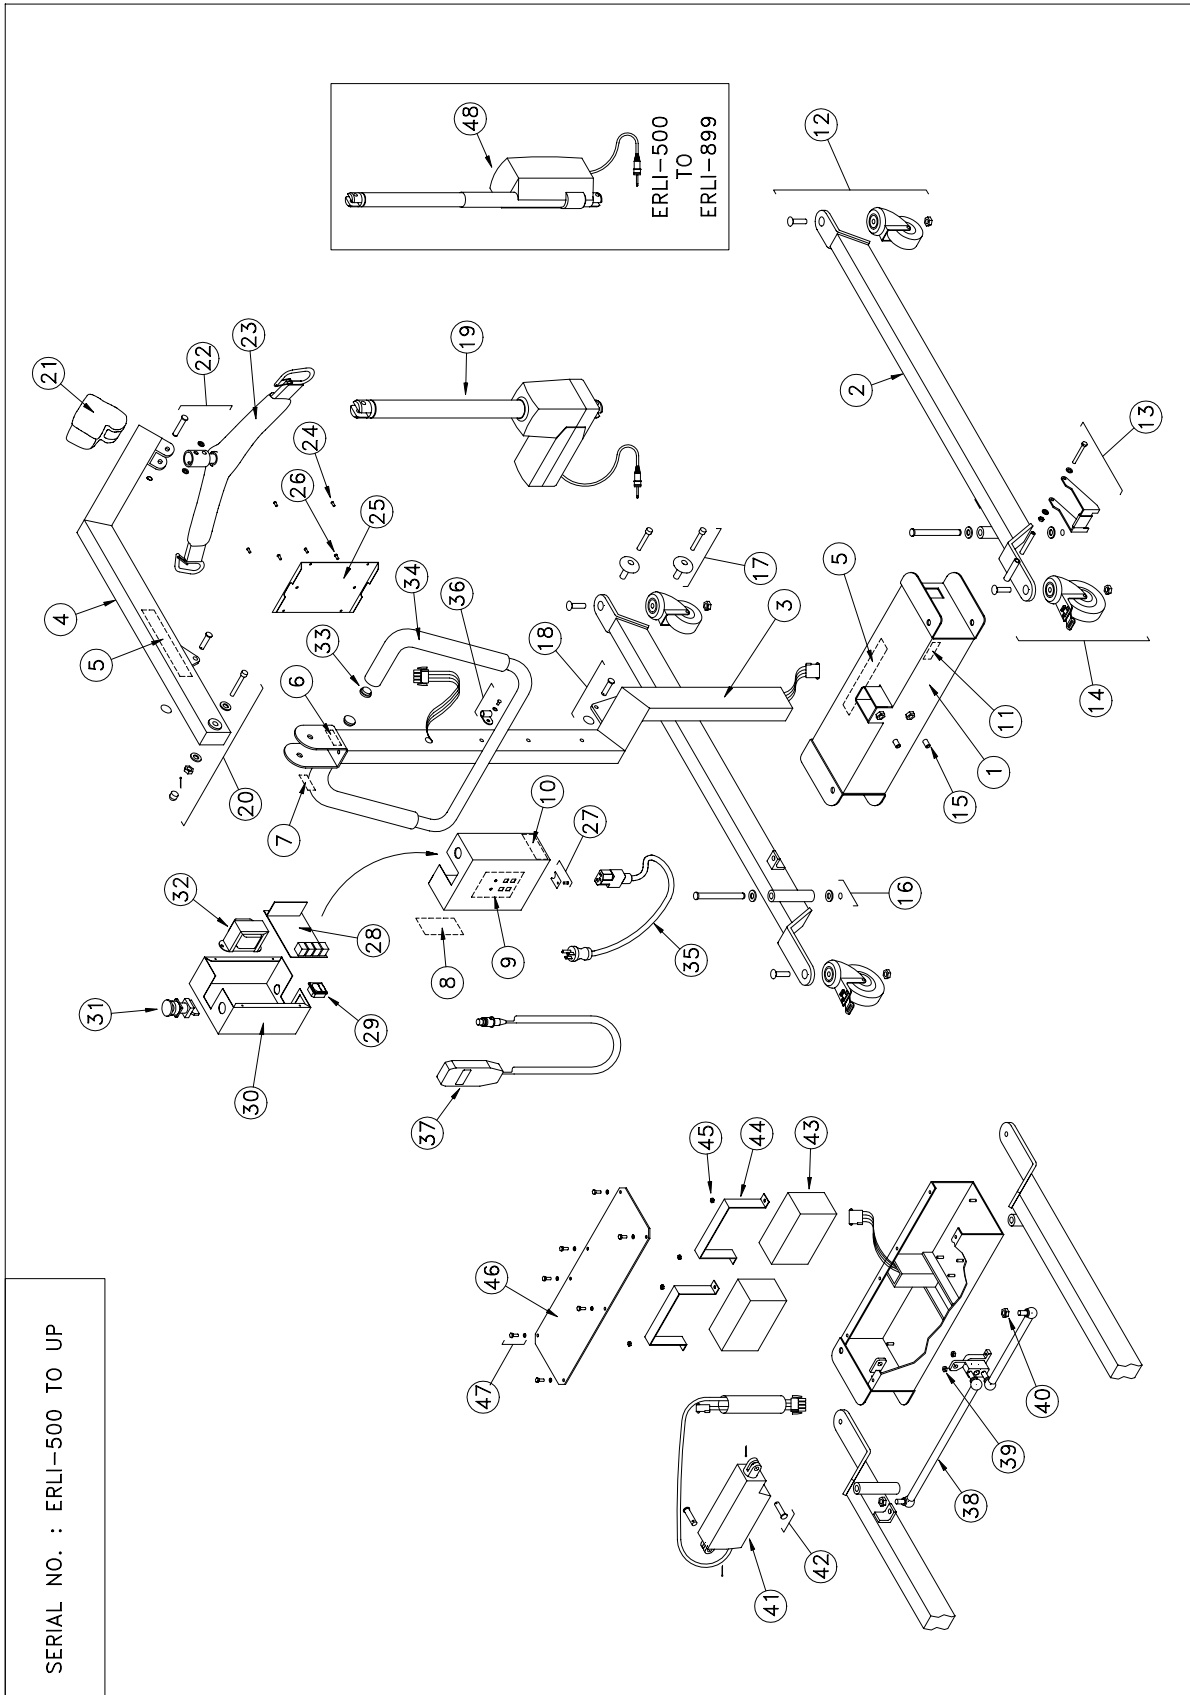

PART LIST

Revised June, 2001

IMPORTANT: Read the instruction manual before installing, operating, or servicing this system

ERGOLIFT®

FLOOR LIFT

SERIAL NO. : ERLI-500 TO UP

<u>ITEM NO.</u>	<u>QTY.</u>	<u>PART NO.</u>	<u>DESCRIPTION</u>
1	1	M6040	BASE
2-1	1	A6020	RIGHT LEG
2-2	1	A6030	LEFT LEG
3	1	M6010	ERGOLIFT MAST
4	1	M6000	ERGOLIFT BOOM
5	3	P6000	ERGOLIFT LABEL
6	1	P3000	BHM LABEL
7	1	P3005	BHM SERVICE LABEL
8	1	P3509	POSITION SLING LABEL
9	1	P6700	CONTROL BOX LABEL
10	1	P6710	CONTROL BOX CSA LABEL
11	1	P3020	SERIAL NO. LABEL
12-1	2	000.06000	3" FRONT CASTER
12-2	2	000.04250	M10 X 40 FLAT SCREW
12-3	2	000.04410	M10 LOCKNUT
13-1	1	A6060	STEERING LOCKING DEVICE
13-2	1	000.03230	M6 X 75 HEX SCREW
13-3	2	000.03890	8mm NYLON WASHER
13-4	1	000.03410	M6 LOCKNUT
13-5	1	000.03185	SPACER BUTTITE 6 X 60
14-1	2	000.06010	4" REAR LOCK CASTER
14-2	2	000.04250	M10 X 40 FLAT SCREW
14-3	2	000.04410	M10 LOCKNUT
15	2	000.04050	M10 X 16 SETSCREW
16-1	2	M6070	ERGOLIFT BASE SHAFT
16-2	4	000.04900	12mm NYLON WASHER, 2.5T
16-3	2	000.00852	SNAP RING 1/2"
17-1	2	M6510	CORD KNOB
17-2	2	000.03730	M8 X 50 SOCKET SCREW
18-1	2	M6150	10 X 38.5 CLEVIS PIN
18-2	2	000.00921	SPLIT RING
19	1	E6520	ACTUATOR LA-34-350
20-1	1	000.04600	M12 X 60 SHOULDER
20-2	2	000.04900	12mm NYLON WASHER
20-3	1	000.04410	M10 LOCKNUT
20-4	1	000.01800	2 X 20 CLEVIS PIN
20-5	1	000.04420	LOCKNUT CAP