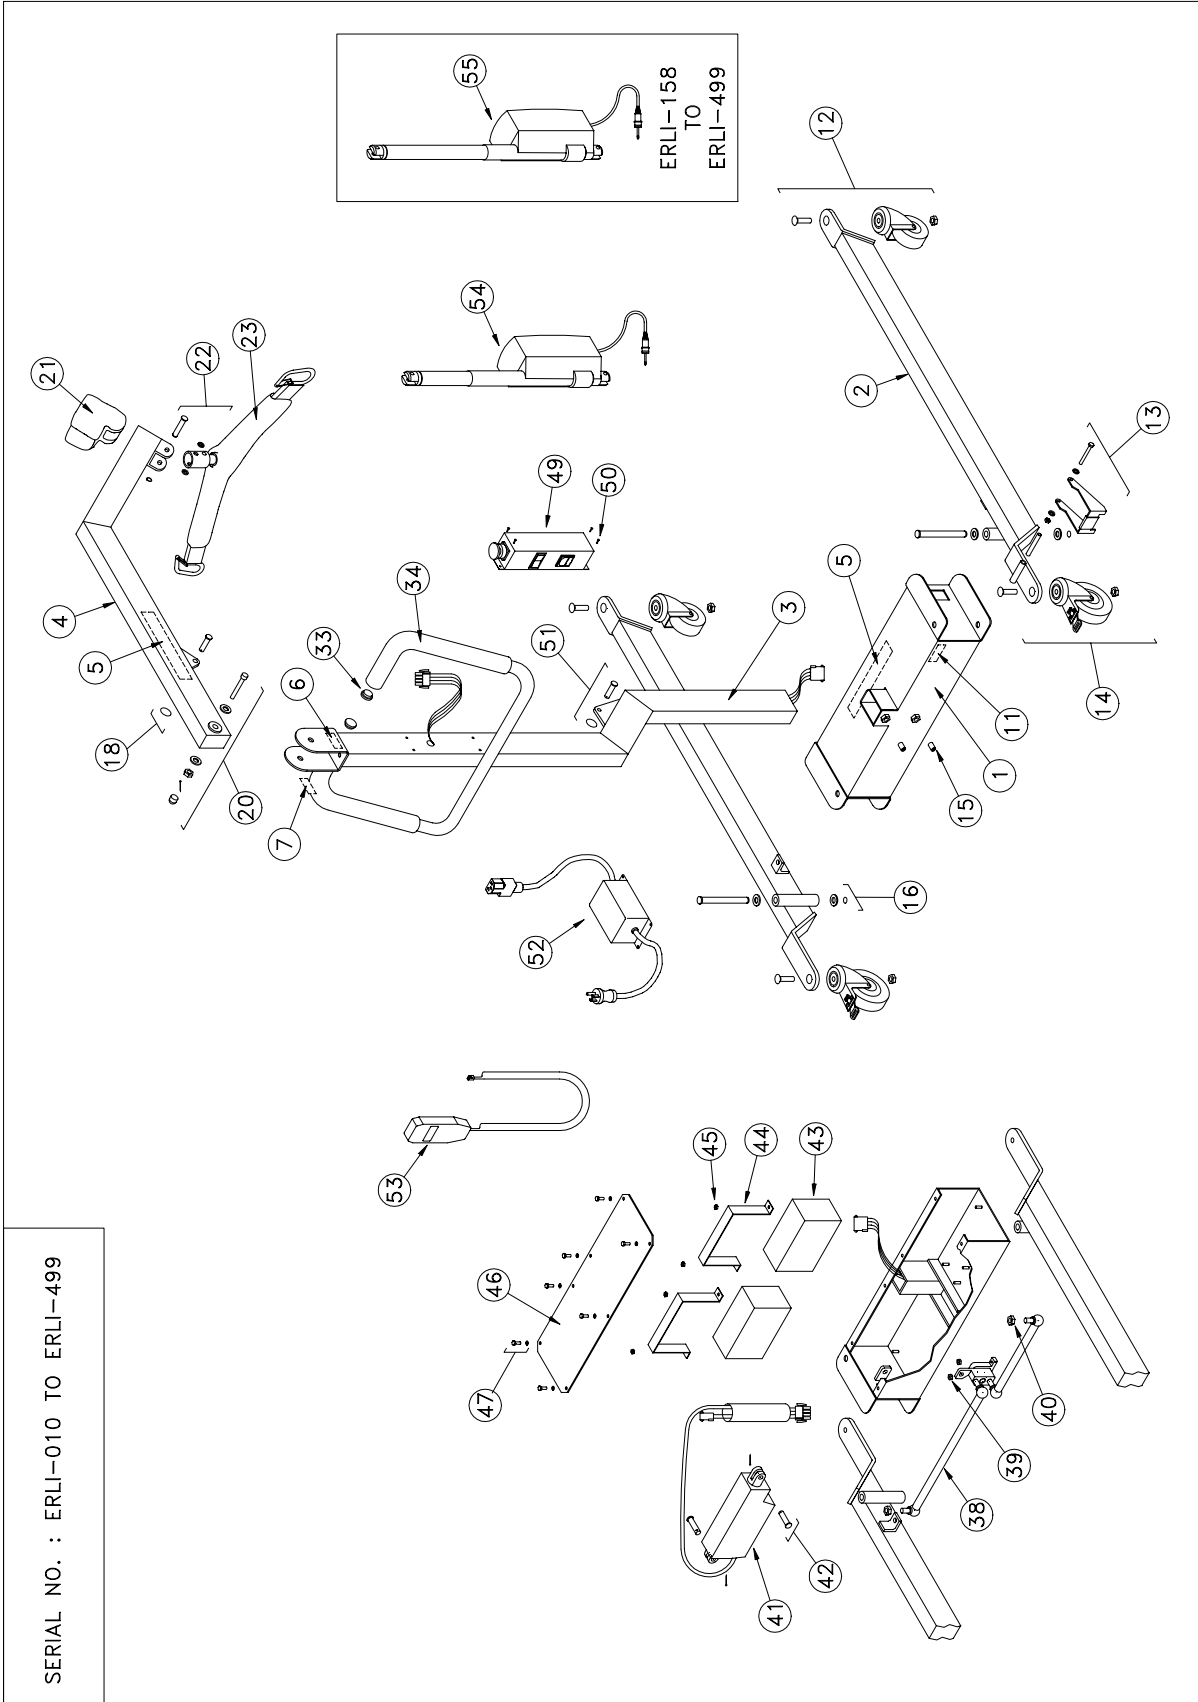

PART LIST

Revised June, 2001

IMPORTANT: Read the instruction manual before installing, operating, or servicing this system

ERGOLIFT®

FLOOR LIFT

SERIAL NO. : ERLI-500 TO UP

<u>ITEM NO.</u>	<u>QTY.</u>	<u>PART NO.</u>	<u>DESCRIPTION</u>
1	1	M6040	BASE
2-1	1	A6020	RIGHT LEG
2-2	1	A6030	LEFT LEG
3	1	M6010	ERGOLIFT MAST
4	1	M6000	ERGOLIFT BOOM
5	3	P6000	ERGOLIFT LABEL
6	1	P3000	BHM LABEL
7	1	P3005	BHM SERVICE LABEL
8	1	P3509	POSITION SLING LABEL
9	1	P6700	CONTROL BOX LABEL
10	1	P6710	CONTROL BOX CSA LABEL
11	1	P3020	SERIAL NO. LABEL
12-1	2	000.06000	3" FRONT CASTER
12-2	2	000.04250	M10 X 40 FLAT SCREW
12-3	2	000.04410	M10 LOCKNUT
13-1	1	A6060	STEERING LOCKING DEVICE
13-2	1	000.03230	M6 X 75 HEX SCREW
13-3	2	000.03890	8mm NYLON WASHER
13-4	1	000.03410	M6 LOCKNUT
13-5	1	000.03185	SPACER BUTTITE 6 X 60
14-1	2	000.06010	4" REAR LOCK CASTER
14-2	2	000.04250	M10 X 40 FLAT SCREW
14-3	2	000.04410	M10 LOCKNUT
15	2	000.04050	M10 X 16 SETSCREW
16-1	2	M6070	ERGOLIFT BASE SHAFT
16-2	4	000.04900	12mm NYLON WASHER, 2.5T
16-3	2	000.00852	SNAP RING 1/2"
17-1	2	M6510	CORD KNOB
17-2	2	000.03730	M8 X 50 SOCKET SCREW
18-1	2	M6150	10 X 38.5 CLEVIS PIN
18-2	2	000.00921	SPLIT RING
19	1	E6520	ACTUATOR LA-34-350
20-1	1	000.04600	M12 X 60 SHOULDER
20-2	2	000.04900	12mm NYLON WASHER
20-3	1	000.04410	M10 LOCKNUT
20-4	1	000.01800	2 X 20 CLEVIS PIN
20-5	1	000.04420	LOCKNUT CAP